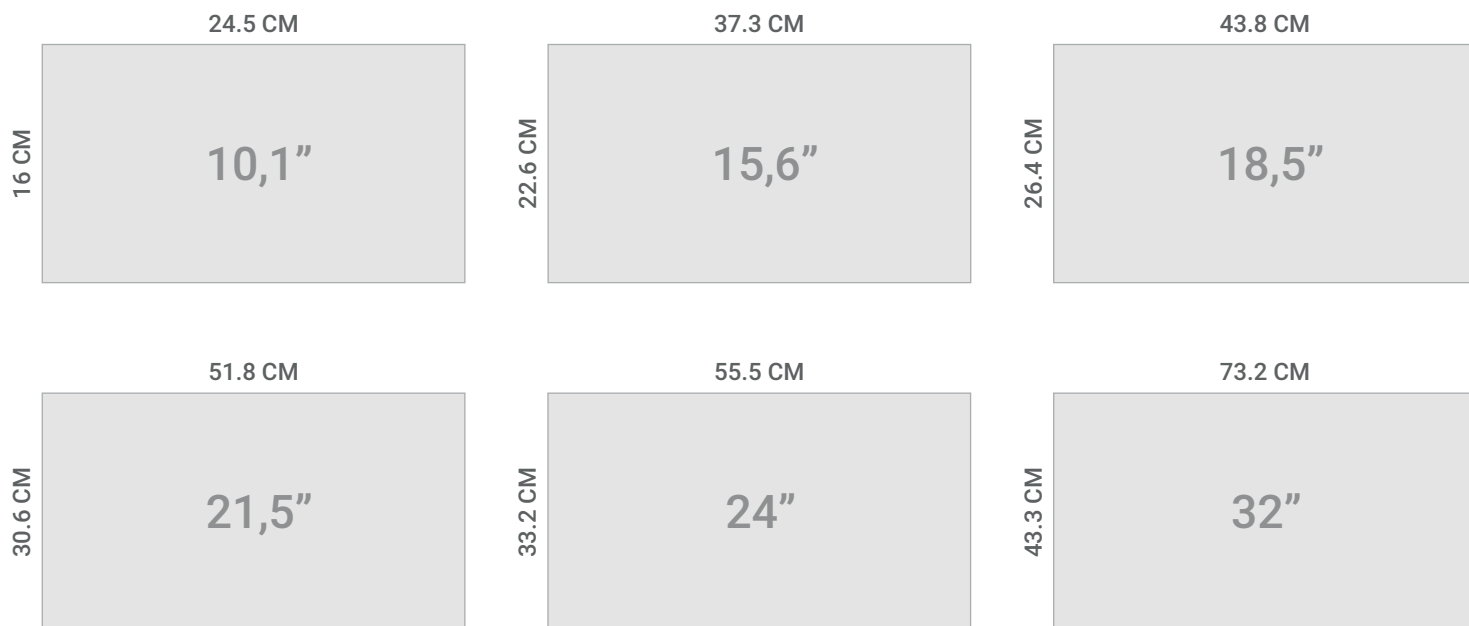

## Product Specifications

<b>Screen</b>	10,1" Wide	15,6" Wide	18,5" Wide	21,5" Wide	24" Wide	32" Wide
<b>Resolution</b>	1920x1200	1920x1080	1920x1080	1920x1080	1920x1080	1920x1080
<b>Brightness</b>	350cd/m2	400cd/m2	300cd/m2	250cd/m2	400cd/m2	400cd/m2
<b>Touchscreen</b>	Capacitive Multi Touch 10 point					
<b>CPU</b>	Intel J6412 2.0 Ghz 4 Core					
<b>RAM</b>	4GB DDR4 (Standard) up to 32GB DDR4					
<b>Storage</b>	32 - 1000GB (Optional 2 x Disk Storage)					
<b>I/O Ports</b>	1 x RS232 / 1 x RS422/485 / 2 x HDMI / 6 x USB / 2 x LAN RJ45 / 1 x GND / 2 x WiFi (Optional)					
<b>Power Input</b>	12VDC (11,5-12,5V) 12-24VDC Terminal Block (11,5-25V) 230VAC Adapter to 24V DC Included with all systems					
<b>Power Usage</b>	24VDC 28W	24VDC 35W	24VDC 45W	24VDC 45W	24VDC 60W	24VDC 75W
<b>Size WxHxD MM</b>	265x176x44	397x248x72	462x283x72	535x322x70	583x352x70	770x460x70
<b>Weight</b>	2.1Kg	3.3Kg	4.6Kg	5.3Kg	7Kg	12.5Kg
<b>O/S</b>	Win 11 IoT / Win 11 Pro / Win 10 IoT / Linux					
<b>Operating Temp</b>	0C to +50C					
<b>Humidity (RH)</b>	10% - 90%					
<b>Display Lifetime</b>	Operation Lifetime (LED) Minimum 50.000 Hours Operation life means brightness goes down to 50% to initial brightness. Minimum operation life time is estimated data.					
<b>MTBF</b>	100.000 Hours					
<b>Vibration</b>	1.0G, 5-500Hz Random					
<b>Mounting</b>	VESA 100 / Panel Mount					
<b>Warranty</b>	5 Years					
<b>Compliance</b>	CE / FCC / RoHS / LVD / REACH / WEEE					

### Panel PC Cutout Holes

### Order information

SFAS-00-0249	10.1 Tum Widescreen Panel PC / CPU J6412 / RAM DDR4 4GB / HD M2 60GB
SFAS-00-0250	15.6 Tum Widescreen Panel PC / CPU J6412 / RAM DDR4 4GB / HD M2 60GB
SFAS-00-0251	18.5 Tum Widescreen Panel PC / CPU J6412 / RAM DDR4 4GB / HD M2 60GB
SFAS-00-0252	21.5 Tum Widescreen Panel PC / CPU J6412 / RAM DDR4 4GB / HD M2 60GB
SFAS-00-0253	24 Tum Widescreen Panel PC / CPU J6412 / RAM DDR4 4GB / HD M2 60GB
SFAS-00-0255	32 Tum Widescreen Panel PC / CPU J6412 / RAM DDR4 4GB / HD M2 60GB