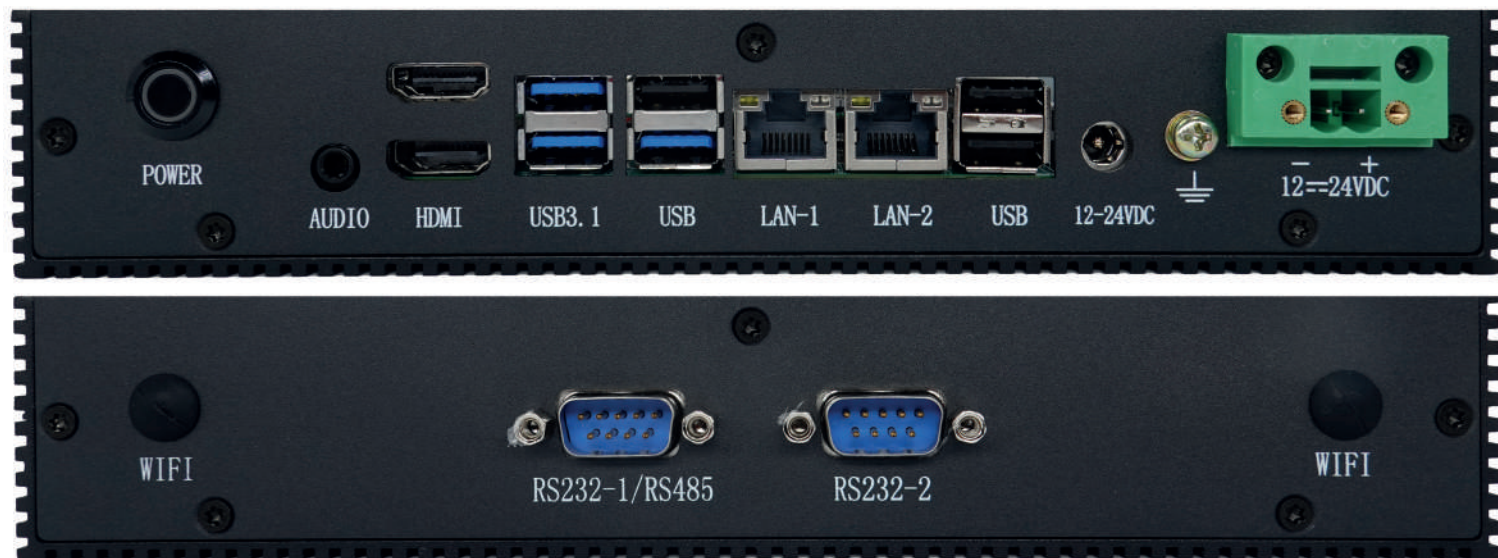

## Product Specifications

<b>Screen</b>	10,1" Wide	15,6" Wide	18,5" Wide	21,5" Wide	24" Wide	32" Wide
<b>Resolution</b>	1920x1200	1920x1080	1920x1080	1920x1080	1920x1080	1920x1080
<b>Brightness</b>	350cd/m2	400cd/m2	300cd/m2	250cd/m2	400cd/m2	400cd/m2
<b>Touchscreen</b>	Capacitive Multi Touch 10 point					
<b>CPU</b>	Intel J6412 2.0 Ghz 4 Core					
<b>RAM</b>	4GB DDR4 (Standard) up to 32GB DDR4					
<b>Storage</b>	32 - 1000GB (Optional 2 x Disk Storage)					
<b>I/O Ports</b>	1 x RS232 / 1 x RS422/485 / 2 x HDMI / 6 x USB / 2 x LAN RJ45 / 1 x GND / 2 x WiFi (Optional)					
<b>Power Input</b>	12VDC (11,5-12,5V) 12-24VDC Terminal Block (11,5-25V) 230VAC Adapter to 24V DC Included with all systems					
<b>Power Usage</b>	24VDC 28W	24VDC 35W	24VDC 45W	24VDC 45W	24VDC 60W	24VDC 75W
<b>Size WxHxD MM</b>	265x176x44	397x248x72	462x283x72	535x322x70	583x352x70	770x460x70
<b>Weight</b>	2.1Kg	3.3Kg	4.6Kg	5.3Kg	7Kg	12.5Kg
<b>O/S</b>	Win 11 IoT / Win 11 Pro / Win 10 IoT / Linux					
<b>Operating Temp</b>	0C to +50C					
<b>Humidity (RH)</b>	10% - 90%					
<b>Display Lifetime</b>	Operation Lifetime (LED) Minimum 50.000 Hours Operation life means brightness goes down to 50% to initial brightness. Minimum operation life time is estimated data.					
<b>MTBF</b>	100.000 Hours					
<b>Vibration</b>	1.0G, 5-500Hz Random					
<b>Mounting</b>	VESA 100 / Panel Mount					
<b>Warranty</b>	5 Years					
<b>Compliance</b>	CE / FCC / RoHS / LVD / REACH / WEEE					

### Panel PC Cutout Holes

### Order information

SFAS-00-0249	10.1 Tum Widescreen Panel PC / CPU J6412 / RAM DDR4 4GB / HD M2 60GB
SFAS-00-0250	15.6 Tum Widescreen Panel PC / CPU J6412 / RAM DDR4 4GB / HD M2 60GB
SFAS-00-0251	18.5 Tum Widescreen Panel PC / CPU J6412 / RAM DDR4 4GB / HD M2 60GB
SFAS-00-0252	21.5 Tum Widescreen Panel PC / CPU J6412 / RAM DDR4 4GB / HD M2 60GB
SFAS-00-0253	24 Tum Widescreen Panel PC / CPU J6412 / RAM DDR4 4GB / HD M2 60GB
SFAS-00-0255	32 Tum Widescreen Panel PC / CPU J6412 / RAM DDR4 4GB / HD M2 60GB