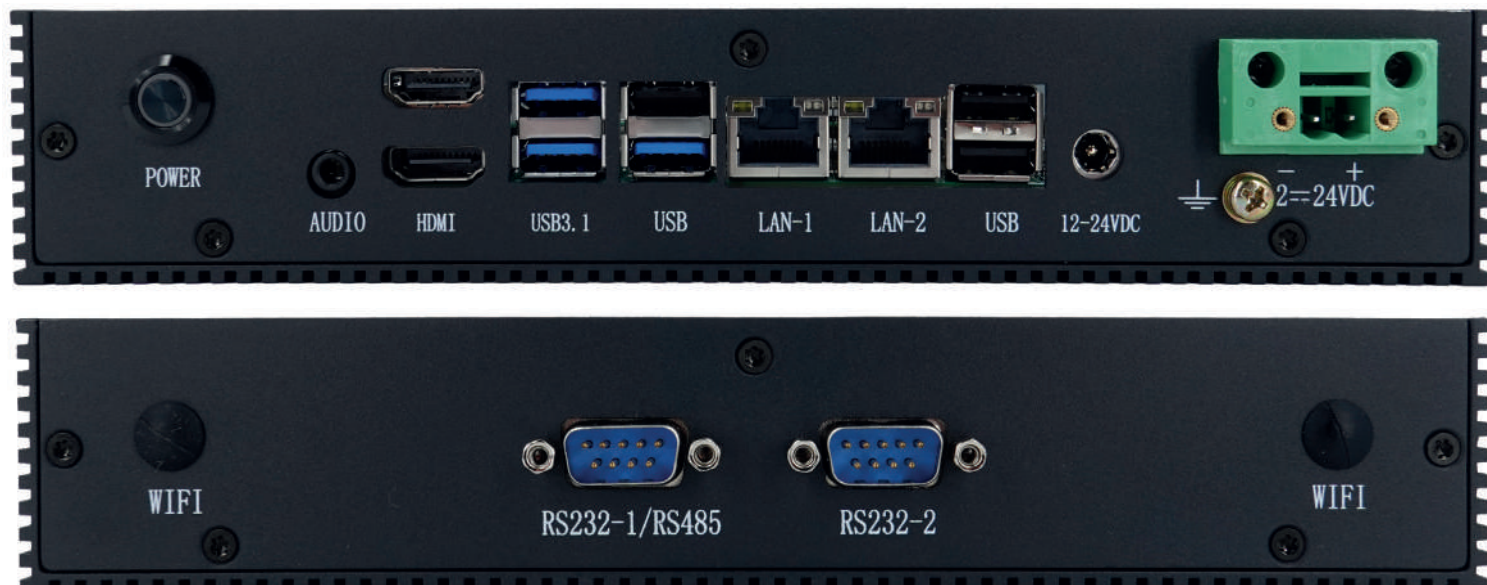

## Product Specifications

<b>Screen</b>	10,1" Wide	15,6" Wide	18,5" Wide	21,5" Wide	24" Wide	32" Wide
<b>Resolution</b>	1366x768	1920x1080	1920x1080	1920x1080	1920x1080	1920x1080
<b>Brightness</b>	350cd/m2	400cd/m2	300cd/m2	250cd/m2	400cd/m2	400cd/m2
<b>Touchscreen</b>	Capacitive Multi Touch 10 point					
<b>CPU</b>	Intel J6412 2.0 Ghz 4 Core					
<b>RAM</b>	4GB DDR4 (Standard) up to 32GB DDR4					
<b>Storage</b>	32 - 1000GB (Optional 1-3pcs Disk)					
<b>I/O Ports</b>	1 x RS232, 1 x RS422/485 / 2 x HDMI / 6 x USB / 2 x LAN RJ45 / 1 x Power Switch / 1 x GND / 1 x 12-24VDC Input 1 x 12-24VDC Input / 2 x WiFi (Optional)					
<b>Power Input</b>	12VDC (11,5-12,5V) 12-24VDC (18-25V) 230VAC Adapter to 12V DC Included with all systems					
<b>Power Usage</b>	24VDC 28W	24VDC 35W	24VDC 45W	24VDC 45W	24VDC 60W	24VDC 75W
<b>Size WxHxD MM</b>	265x176x44	397x248x72	462x283x72	535x322x70	583x352x70	770x460x70
<b>Weight</b>	2.1Kg	3.3Kg	4.6Kg	5.3Kg	7Kg	12.5Kg
<b>O/S</b>	Win 11 / Win 10 IoT / Win 10 Pro / Linux					
<b>Operating Temp</b>	0C to +50C					
<b>Humidity (RH)</b>	10% - 90%					
<b>Display Lifetime</b>	Operation Lifetime (LED) Minimum 50.000 Hours Operation life means brightness goes down to 50% to initial brightness. Minimum operation life time is estimated data.					
<b>MTBF</b>	100.000 Hours					
<b>Vibration</b>	1.0G, 5-500Hz Random					
<b>Mounting</b>	VESA 100 / Panel Mount					
<b>Warranty</b>	5 Years					
<b>Approvals</b>	CE / FCC / RoHS					

### Panel PC Cutout Holes