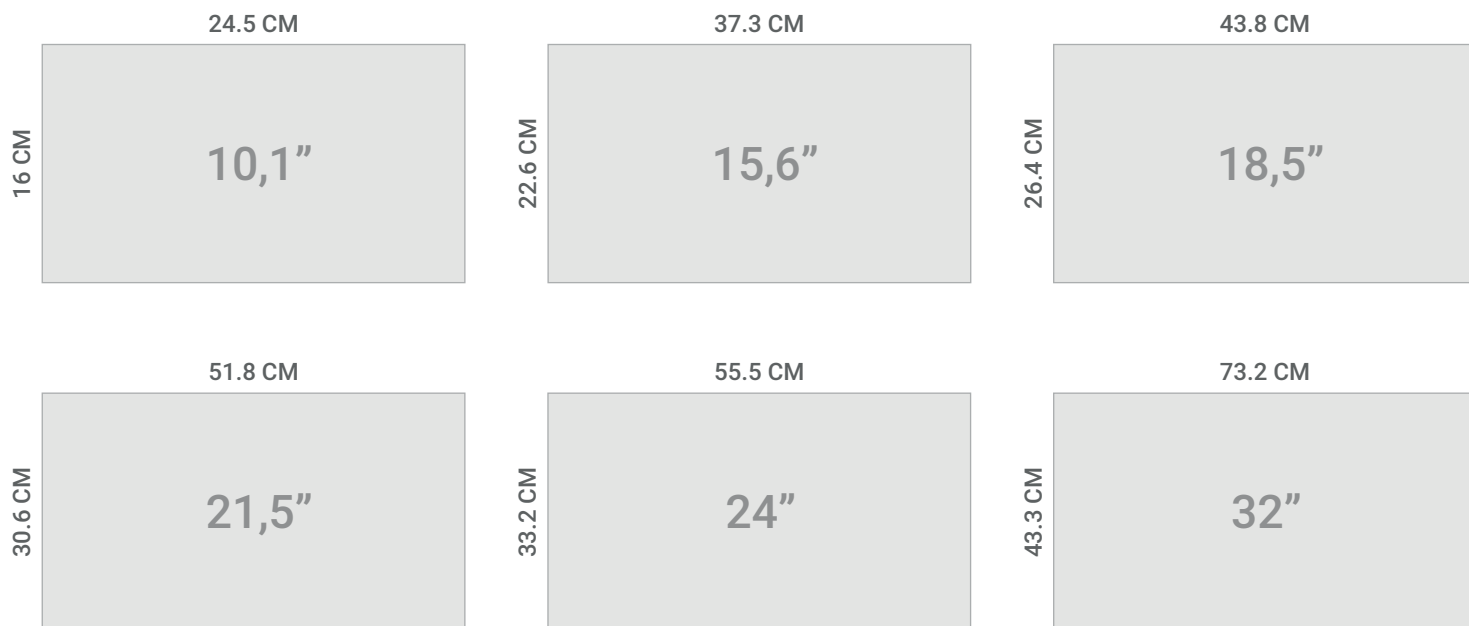

## Product Specifications

<b>Screen</b>	10,1" Wide	15,6" Wide	18,5" Wide	21,5" Wide	24" Wide	32" Wide
<b>Resolution</b>	1366x768	1920x1080	1920x1080	1920x1080	1920x1080	1920x1080
<b>Brightness</b>	350cd/m2	400cd/m2	300cd/m2	250cd/m2	400cd/m2	400cd/m2
<b>Touchscreen</b>	Capacitive Multi Touch 10 point					
<b>CPU</b>	Intel J6412 2.0 Ghz 4 Core					
<b>RAM</b>	4GB DDR4 (Standard) up to 32GB DDR4					
<b>Storage</b>	32 - 1000GB (Optional 1-3pcs Disk)					
<b>I/O Ports</b>	1 x RS232, 1 x RS422/485 / 2 x HDMI / 6 x USB / 2 x LAN RJ45 / 1 x Power Switch / 1 x GND / 1 x 12-24VDC Input 1 x 12-24VDC Input / 2 x WiFi (Optional)					
<b>Power Input</b>	12VDC (11,5-12,5V) 12-24VDC (18-25V) 230VAC Adapter to 12V DC Included with all systems					
<b>Power Usage</b>	24VDC 28W	24VDC 35W	24VDC 45W	24VDC 45W	24VDC 60W	24VDC 75W
<b>Size WxHxD MM</b>	265x176x44	397x248x72	462x283x72	535x322x70	583x352x70	770x460x70
<b>Weight</b>	2.1Kg	3.3Kg	4.6Kg	5.3Kg	7Kg	12.5Kg
<b>O/S</b>	Win 11 / Win 10 IoT / Win 10 Pro / Linux					
<b>Operating Temp</b>	0C to +50C					
<b>Humidity (RH)</b>	10% - 90%					
<b>Display Lifetime</b>	Operation Lifetime (LED) Minimum 50.000 Hours Operation life means brightness goes down to 50% to initial brightness. Minimum operation life time is estimated data.					
<b>MTBF</b>	100.000 Hours					
<b>Vibration</b>	1.0G, 5-500Hz Random					
<b>Mounting</b>	VESA 100 / Panel Mount					
<b>Warranty</b>	5 Years					
<b>Approvals</b>	CE / FCC / RoHS					

### Panel PC Cutout Holes