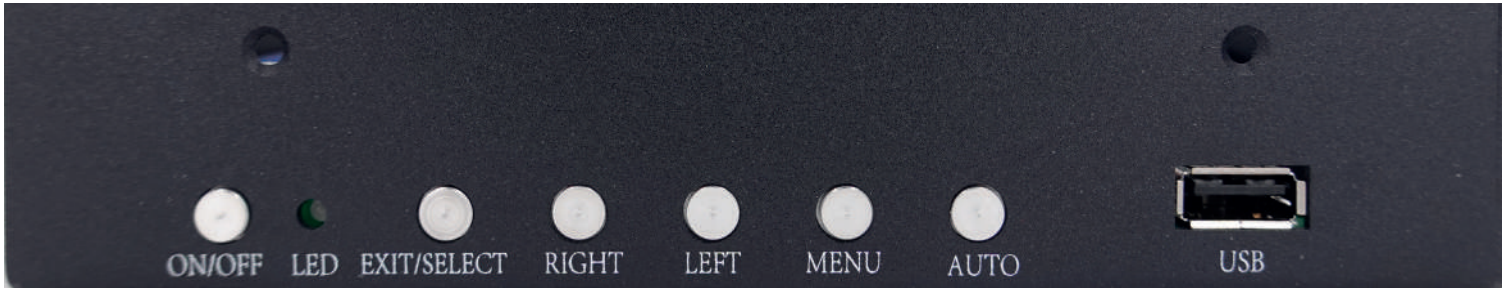

Product Specifications

Screen	15,6" Wide	18,5" Wide	21,5" Wide	24" Wide	27" Wide	32" Wide
Resolution	1920x1080	1920x1080	1920x1080	1920x1080	1920x1080	1920x1080
Brightness	400cd/m2	300cd/m2	250cd/m2	400cd/m2	400cd/m2	400cd/m2
Touchscreen	Capacitive Multi Touch 10 point					
I/O Ports	1x Power / 1x 12VDC Input / 1x 24VDC Input / 1x VGA/HDMI					
Power Input	12V DC (11,5-12,5V) 24V DC (9-36V) 230VAC Adapter to 12V DC Included with all systems					
Power Usage	24VDC 35W	24VDC 45W	24VDC 45W	24VDC 60W	24VDC 45W	24VDC 75W
Size WxHxD MM	397x248x72	462x283x72	535x322x70	583x352x70	633x392x70	770x460x70
Weight	3.3Kg	4.6Kg	5.3Kg	7Kg	8.3Kg	12.5Kg
Operating Temp	0C to +50C					
Humidity (RH)	10% - 90%					
Display Lifetime	Operation Lifetime (LED) Minimum 50.000 Hours Operation life means brightness goes down to 50% to initial brightness. Minimum operation life time is estimated data.					
MTBF	100.000 Hours					
Vibration	1.0G, 5-500Hz Random					
Mounting	VESA 100 / Panel Mount					
Warranty	5 Years					
Approvals	CE / FCC					

Display Cutout Holes