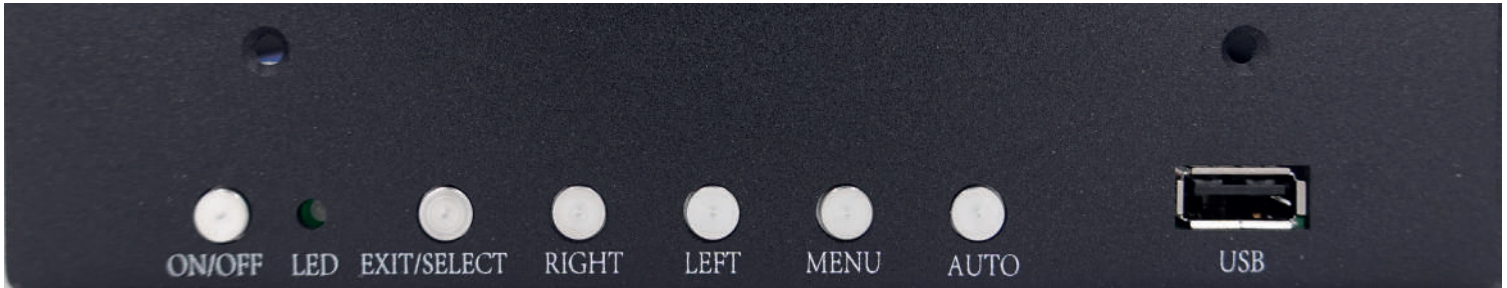

## Product Specifications

<b>Screen</b>	12" Display	15" Display	17" Display	19" Display
<b>Resolution</b>	1024x768	1024x768	1280x1024	1280x1024
<b>Brightness</b>	300cd/m2	300cd/m2	300cd/m2	300cd/m2
<b>Touchscreen</b>	Resistive Touch 4/5 wire (Option for Capacitive touch)			
<b>I/O Ports</b>	1x Power / 1x 12VDC Input / 1x 24VDC Input / 1x VGA/HDMI			
<b>Power Input</b>	12V DC (11,5-12,5V) 24V DC (18-25V) 230VAC Adapter to 12V DC Included with all systems			
<b>Power Usage</b>	24VDC 35W	24VDC 35W	24VDC 45W	24VDC 45W
<b>Size WxHxD MM</b>	339x270x69	399x323x75	451x367x69	480x390x69
<b>Weight</b>	3.2Kg	3.6Kg	4.2Kg	4.6Kg
<b>Operating Temp</b>	0C to +50C			
<b>Humidity (RH)</b>	10% - 90%			
<b>Display Lifetime</b>	Operation Lifetime (LED) Minimum 50.000 Hours Operation life means brightness goes down to 50% to initial brightness. Minimum operation life time is estimated data.			
<b>Vibration</b>	1.0G, 5-500Hz Random			
<b>Mounting</b>	VESA 100 / Panel Mount			
<b>Warranty</b>	5 Years			
<b>Approvals</b>	CE / FCC			

### Display Cutout Holes

21.8 CM

31.8 CM

37.7 CM

17.5 CM

8"

25 CM

12"