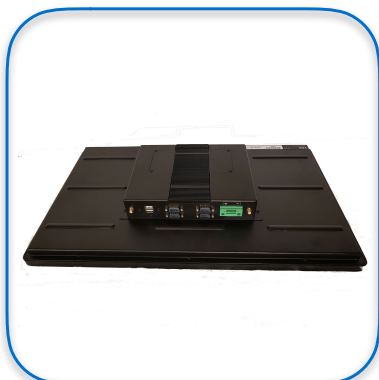

Panel PC Wide Screen Modular

Designed By FAS Tech AB in Sweden

11.6" / 15.6" / 18.5" / 21.5" / 27"

Features

- Wide Screen Panel PC
- Feature proof via modular design
- Power 24VDC & 230VAC
- IP65 Front Panel
- Always in local stock (Europe)